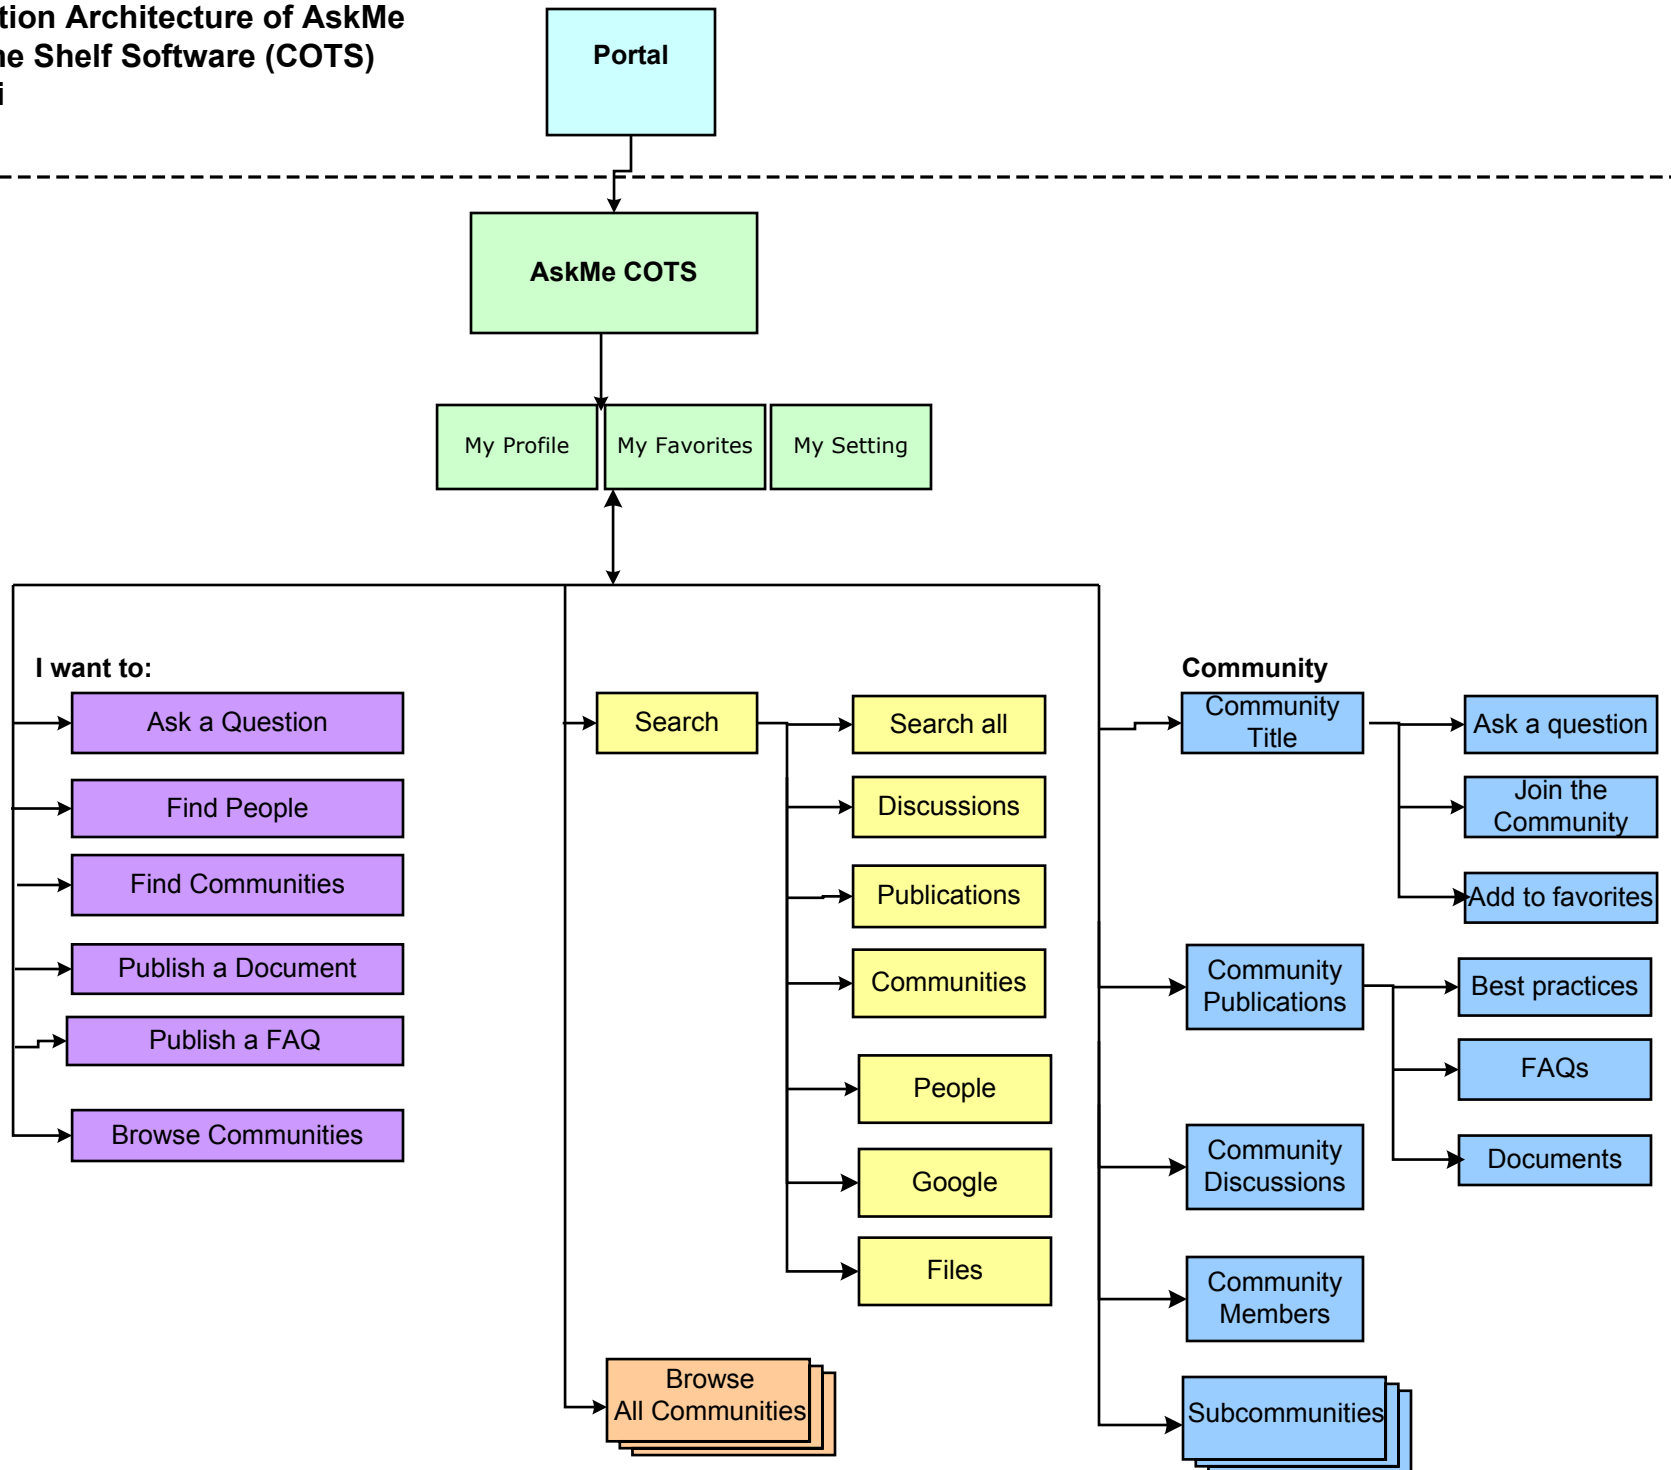

**Analyzing Information Architecture of AskMe  
Commercial Off The Shelf Software (COTS)  
by Arman Kanooni**

## Search

Search for People

Enter keyword

1. By keyword in the field
2. By Name or e-mail
3. By product experience
4. By technical designation
5. By title

## Search

Search for  
Communities

Enter keyword

- 1. By keyword in any field
- 2. By name

## Browse

Browse  
communities by  
name

A	B	C	D	E	F	G	H	I	J	K	L	K	L
M	N	O	P	Q	R	S	T	U	V	W	X	Y	Z